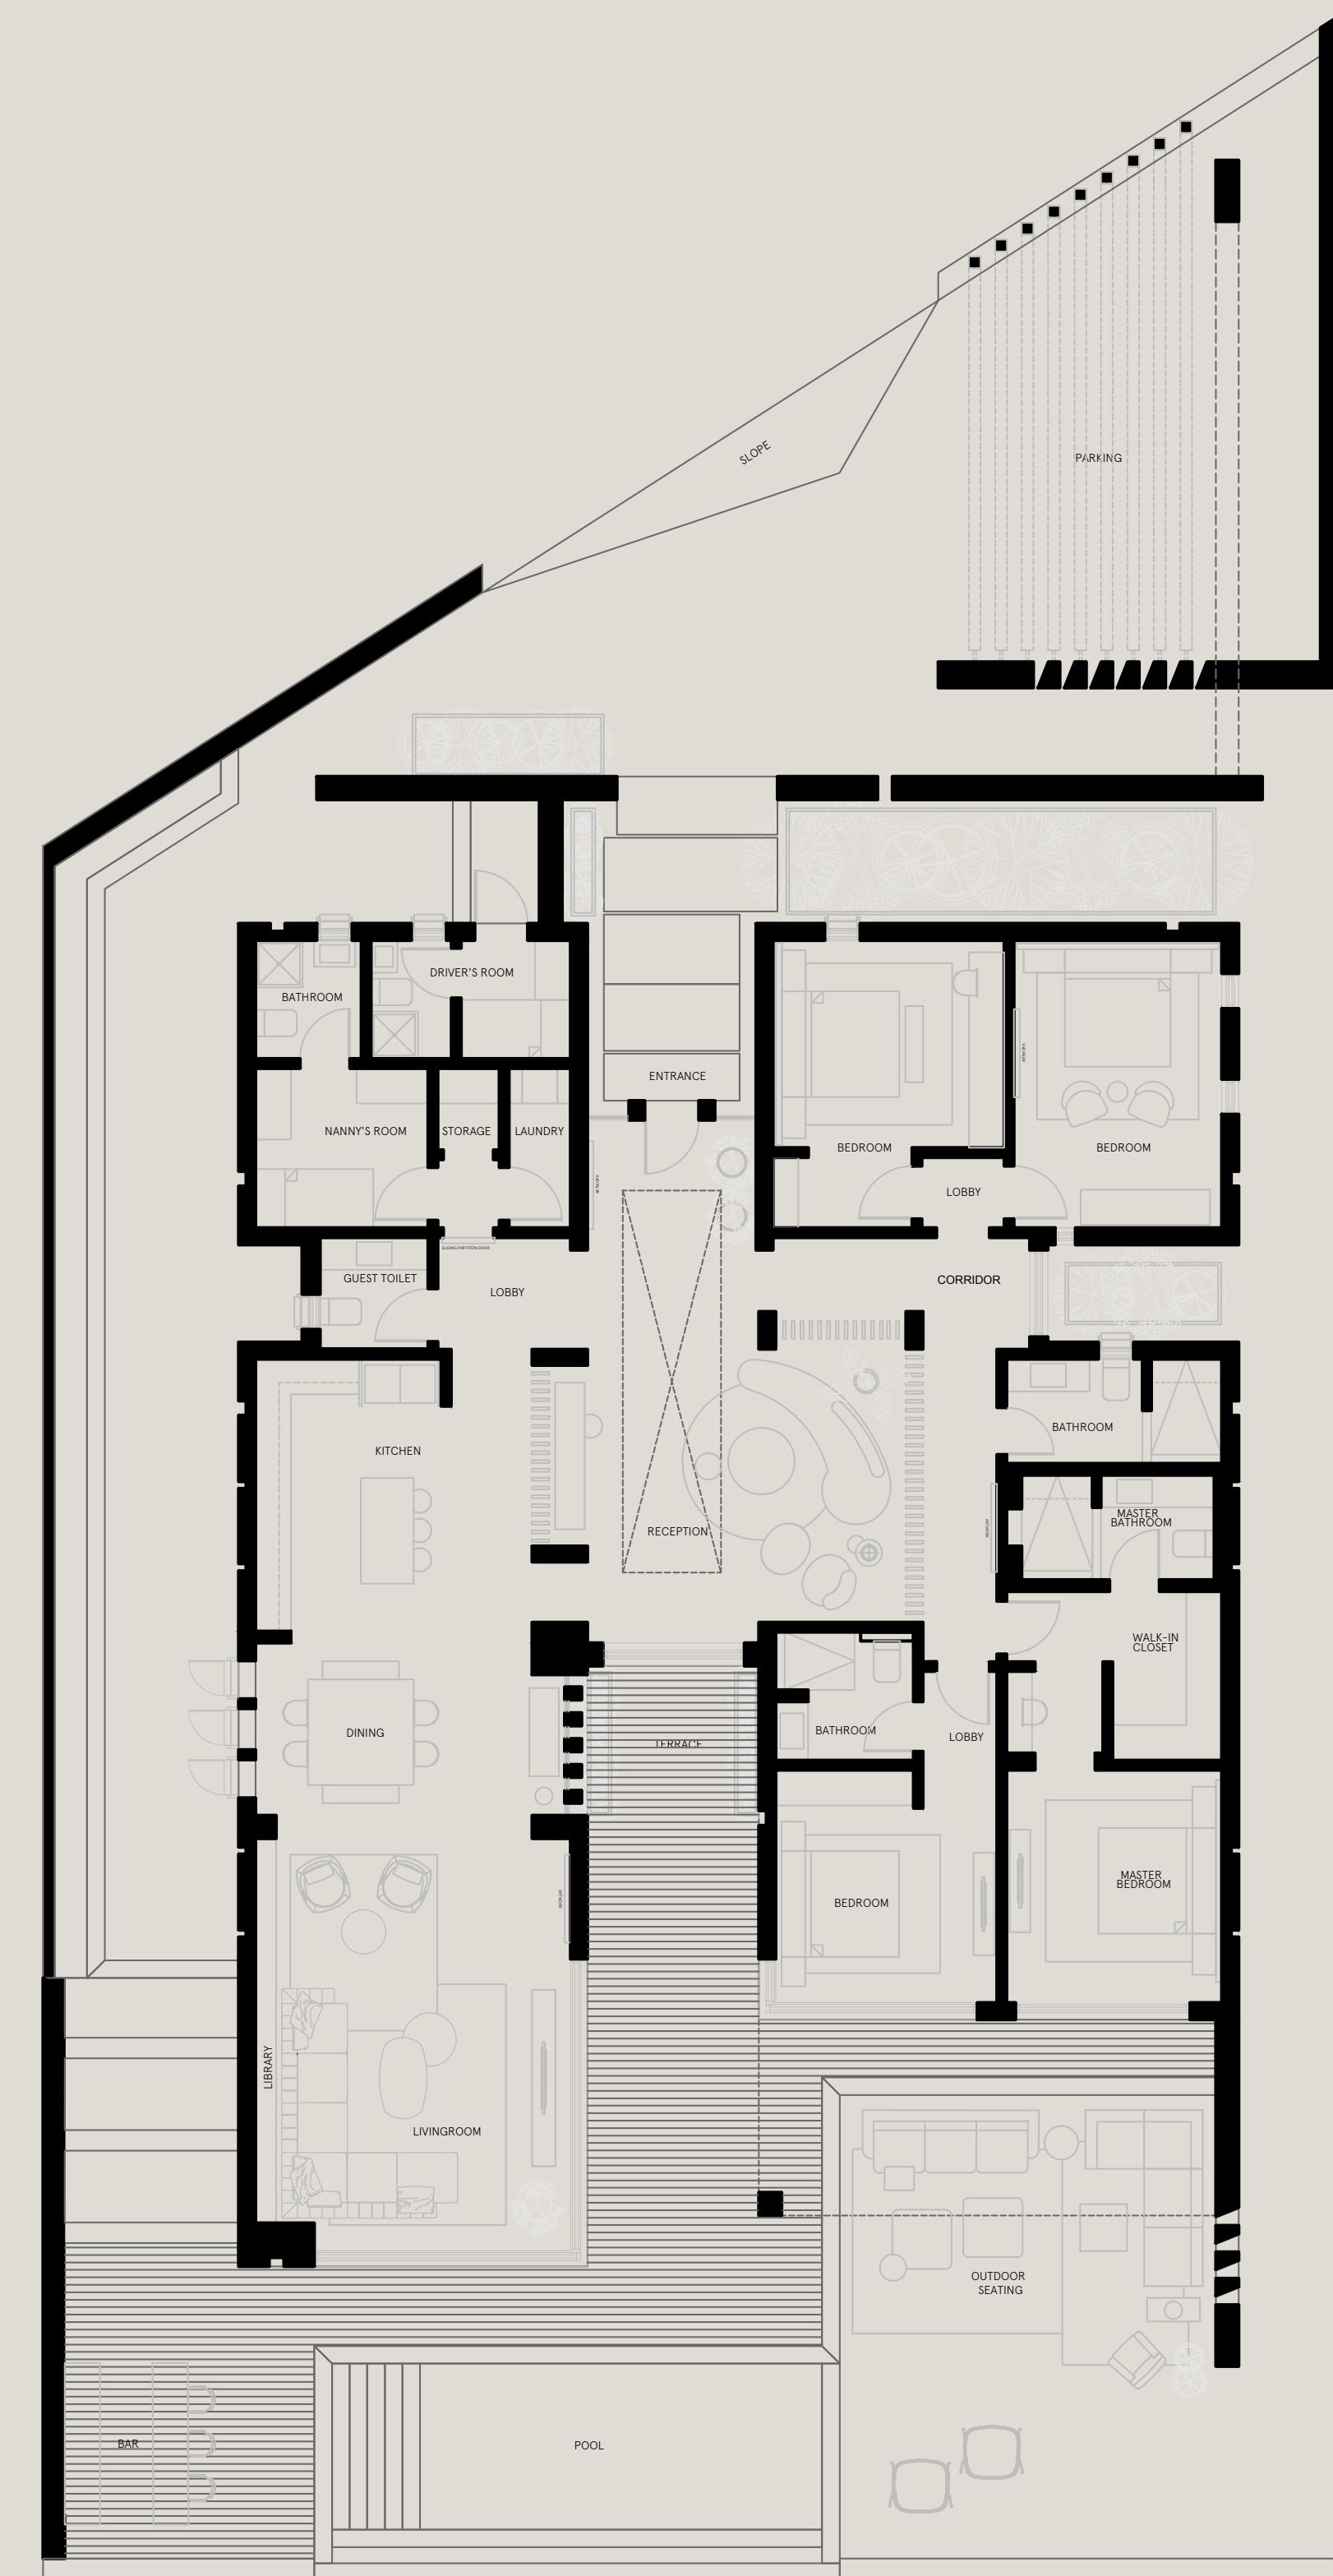

Master Bathroom
3.70 × 1.80

Bedroom 1
6.20 × 3.80

Bedroom 2
4.80 × 4.00

Bedroom 3
4.80 × 3.50

Maid's room
4.80 × 2.90

Driver's Room
3.40 × 2.00

Laundry
2.70 × 2.20

DISCLAIMER 1. Drawings are not to scale. 2. The architectural details, dimensions and area in this plan are based on Schematic Design information only, and final As-Built conditions may vary. 3. All units in this brochure are sold as unfurnished apartments, without furniture and furnishings, without white goods provisions, etc. 4. All images used in this brochure are for illustrative purposes only and do not represent the actual size, features, specifications, fittings, and furnishings. 5. Somabay reserves the right to make revisions/alterations, at its absolute discretion, and without liability.