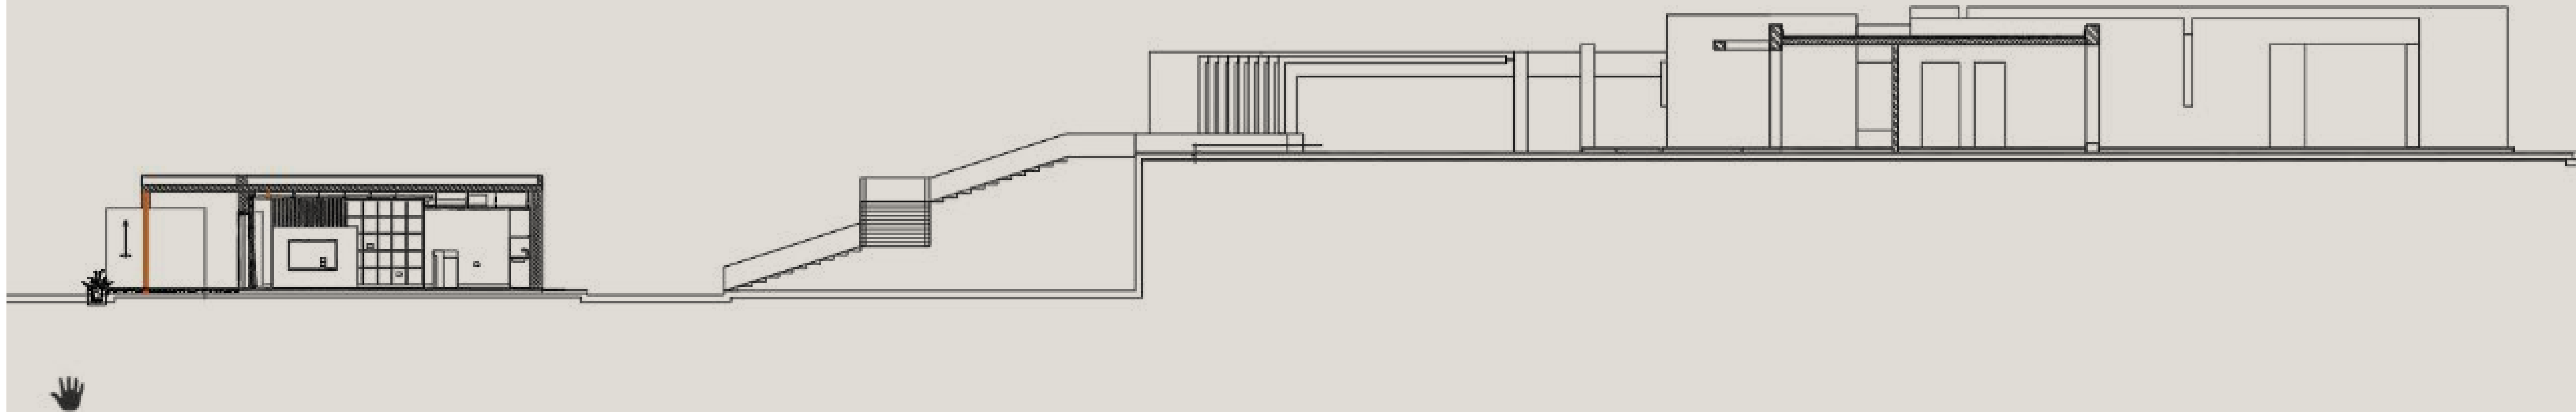

Mesca Edition
Signature Villas
with Exclusive Cabana Access

Somabay

e-brochure

Mesca Edition Signature Villas