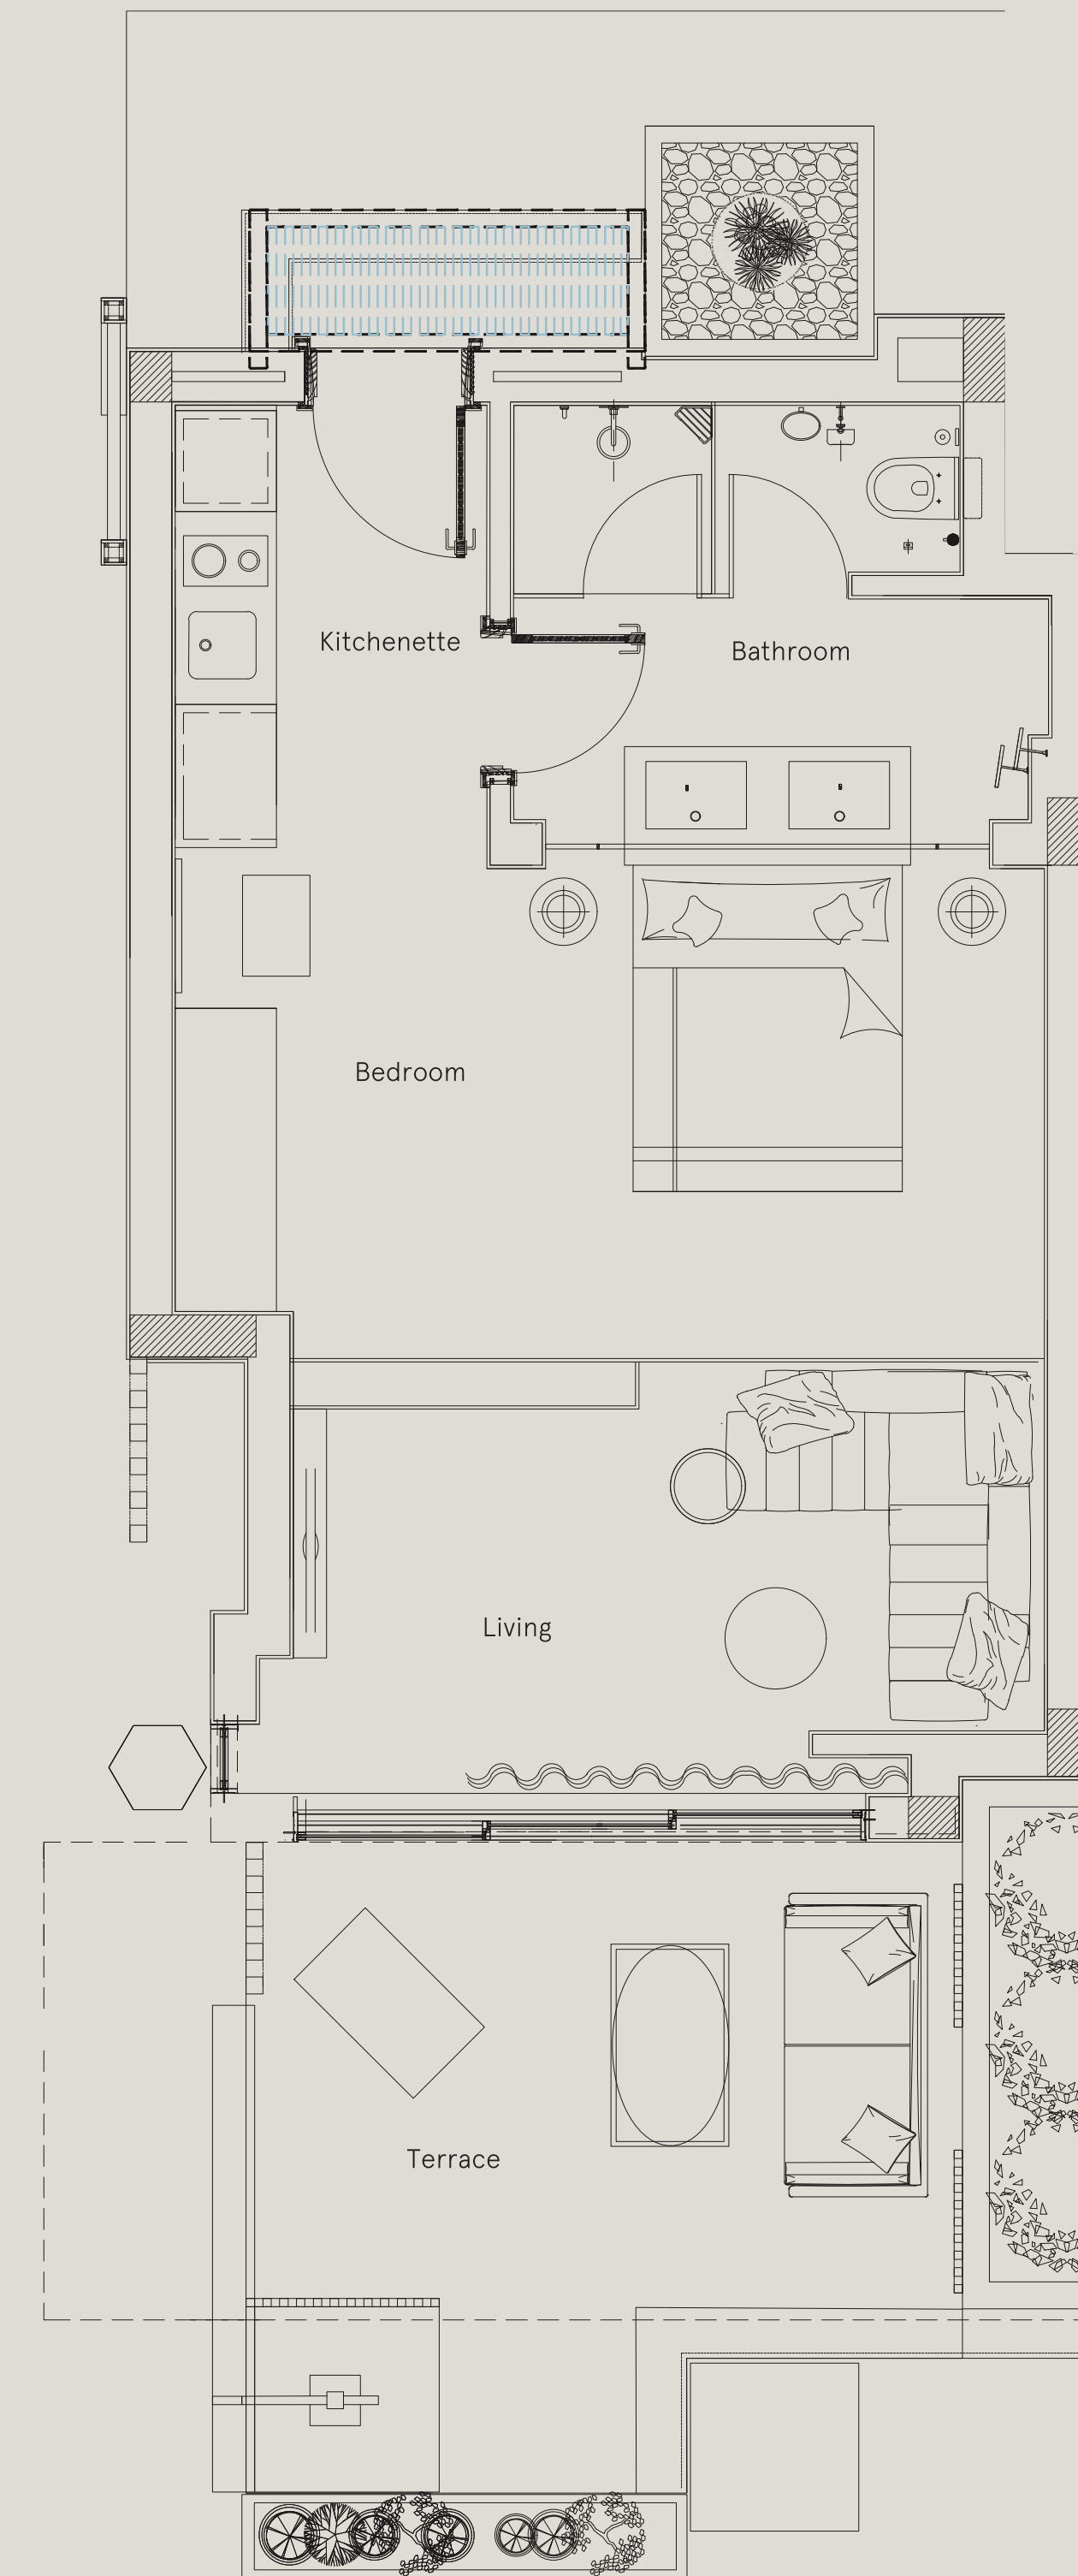

Mesca Edition Cabana

Floorplan

Mesca Edition Cabana | 1 Bedroom

GROUND FLOOR

Gross Area
69.00 m²

Unit Area
46.50 m²

Terraces Area
22.50 m²

Living Room
4.20 × 3.00

Bathroom
3.20 × 2.70

Bedroom
5.20 × 2.60

Kitchenette
1.85 × 2.75

DISCLAIMER 1. Drawings are not to scale. 2. The architectural details, dimensions and area in this plan are based on Schematic Design information only, and final As-Built conditions may vary. 3. All units in this brochure are sold as unfurnished apartments, without furniture and furnishings, without white goods provisions, etc. 4. All images used in this brochure are for illustrative purposes only and do not represent the actual size, features, specifications, fittings, and furnishings. 5. Somabay reserves the right to make revisions/alterations, at its absolute discretion, and without liability.