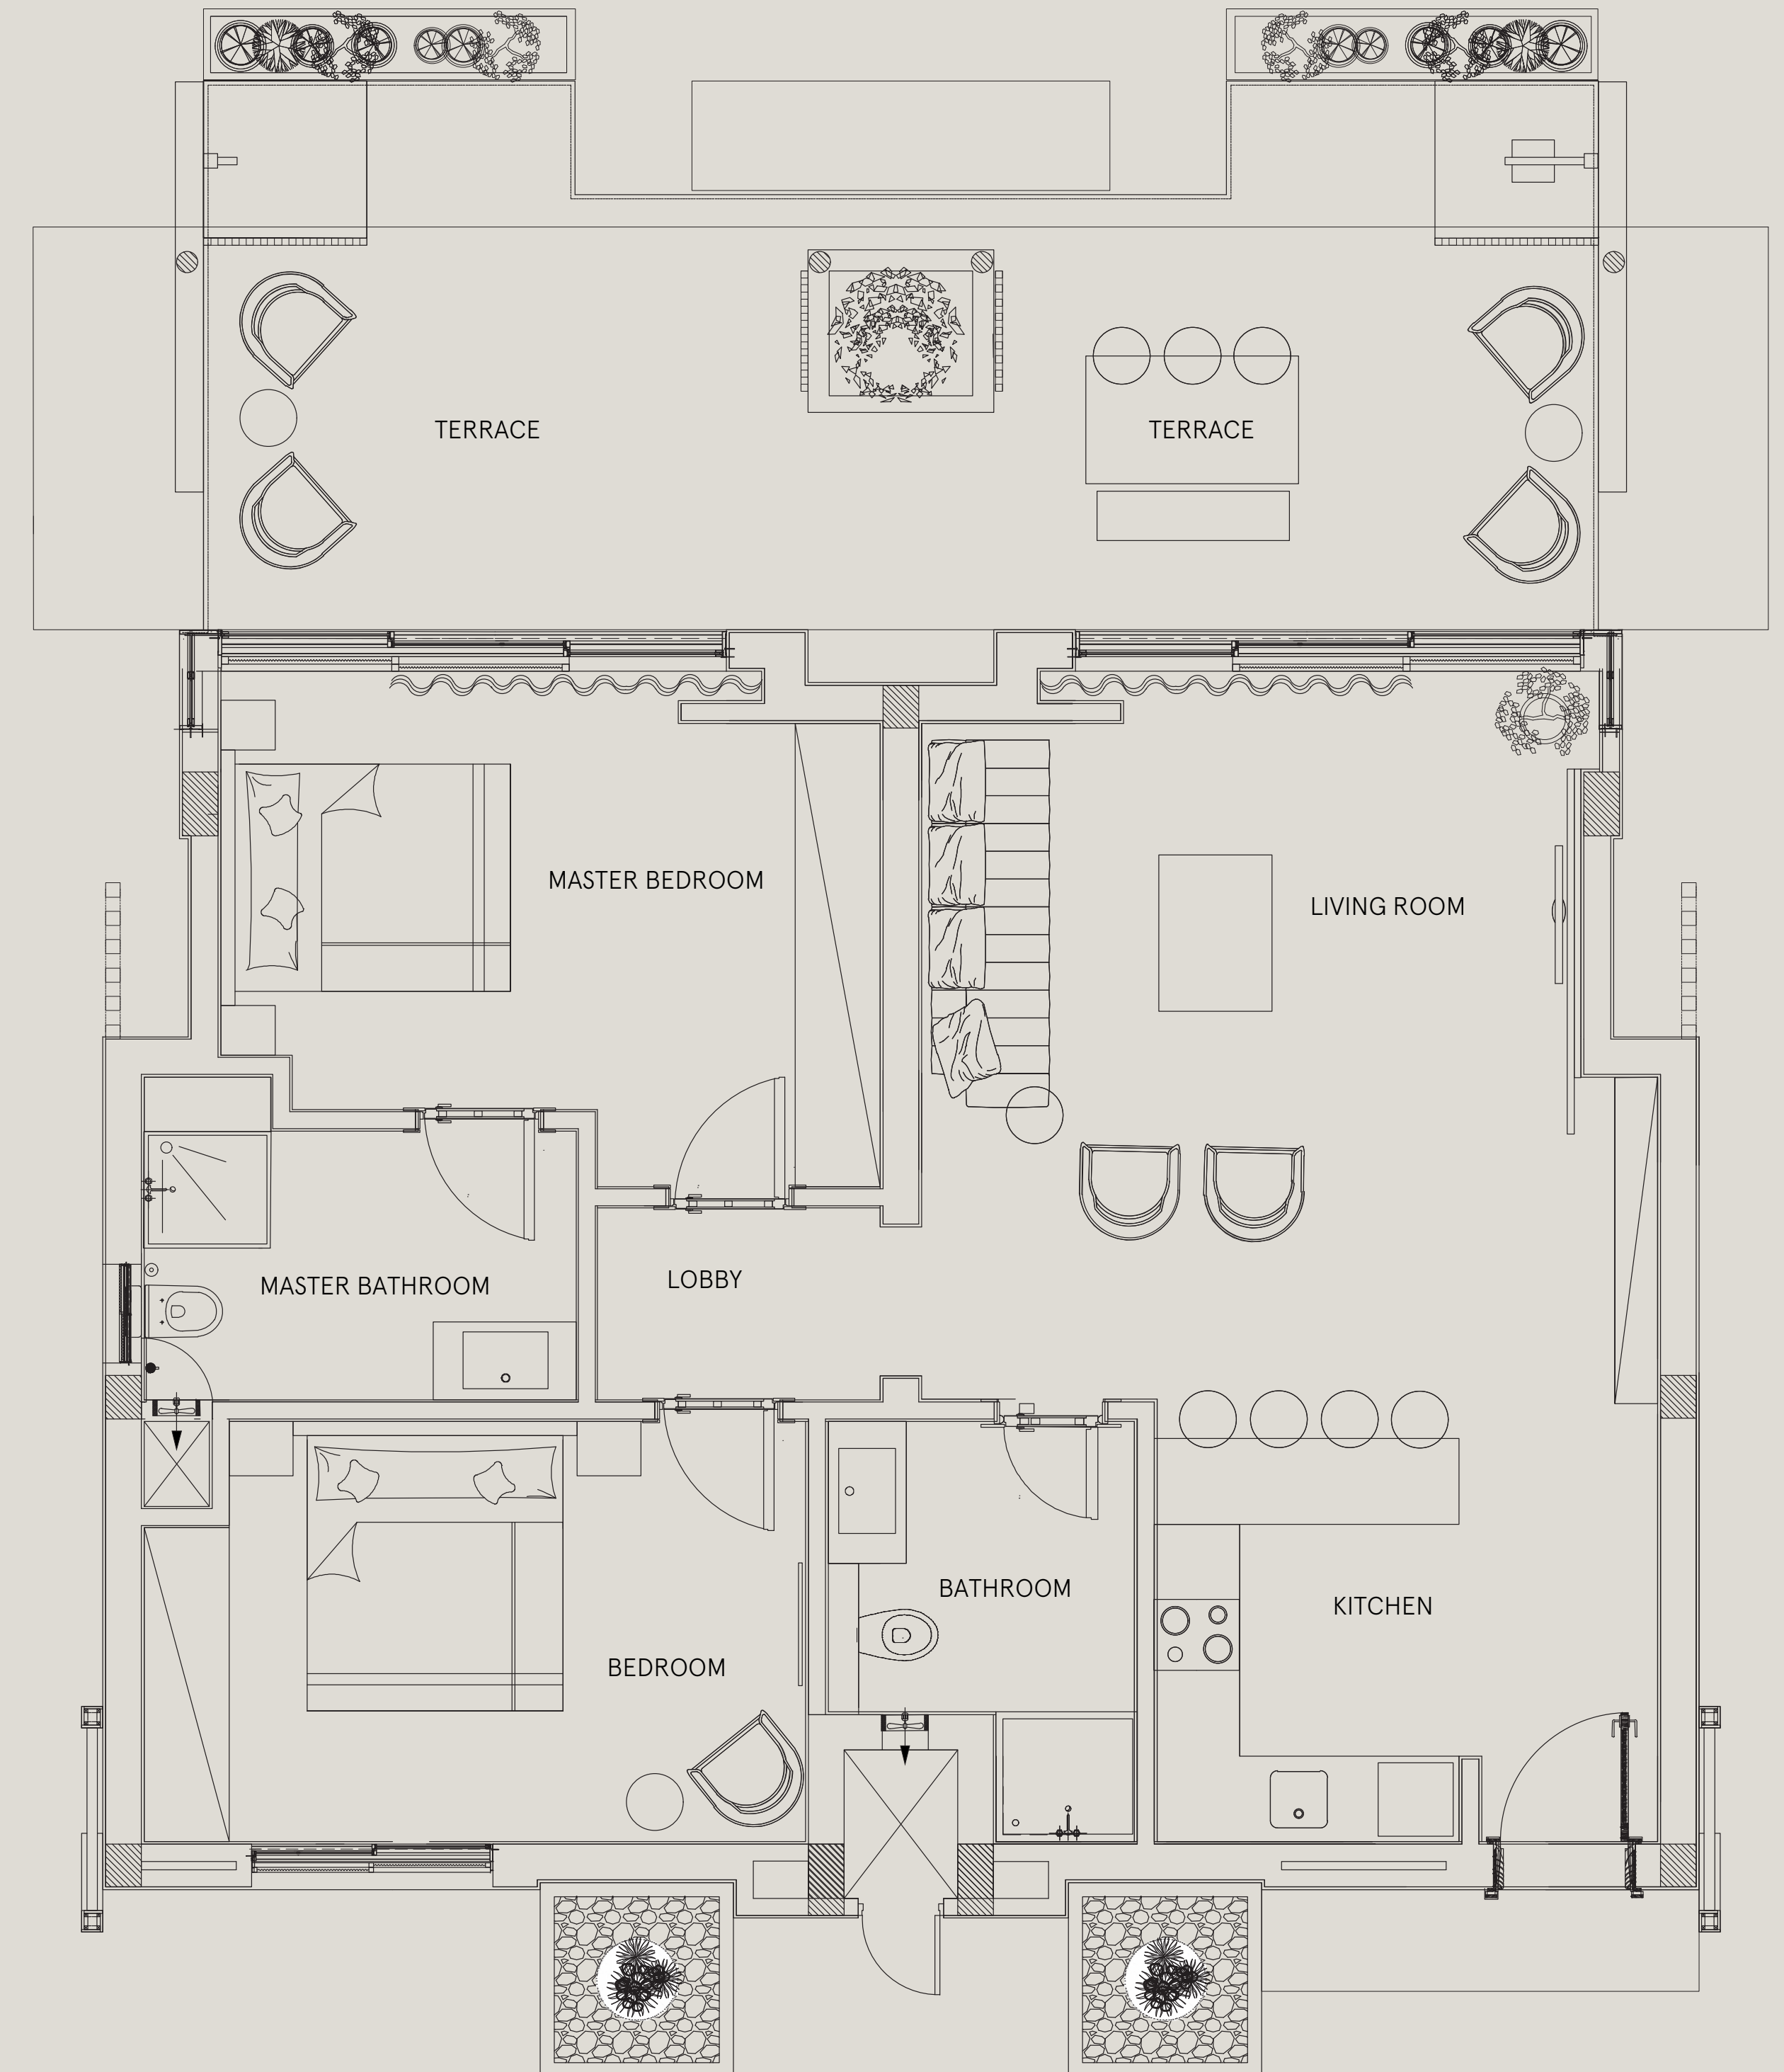

Floorplan

Mesca Edition Grand Cabana | 2 Bedrooms

GROUND FLOOR

Gross Area
138.00 m²

Unit Area
93.00 m²

Terrace Area
45.00 m²

Reception
5.00 × 4.65

Master Bathroom
3.00 × 2.30

Kitchen
3.50 × 3.00

Bedroom
4.70 × 3.00

Master Bedroom
4.60 × 3.60

Terrace
10.0 × 4.00

DISCLAIMER 1. Drawings are not to scale. 2. The architectural details, dimensions and area in this plan are based on Schematic Design information only, and final As-Built conditions may vary. 3. All units in this brochure are sold as unfurnished apartments, without furniture and furnishings, without white goods provisions, etc. 4. All images used in this brochure are for illustrative purposes only and do not represent the actual size, features, specifications, fittings, and furnishings. 5. Somabay reserves the right to make revisions/alterations, at its absolute discretion, and without liability.